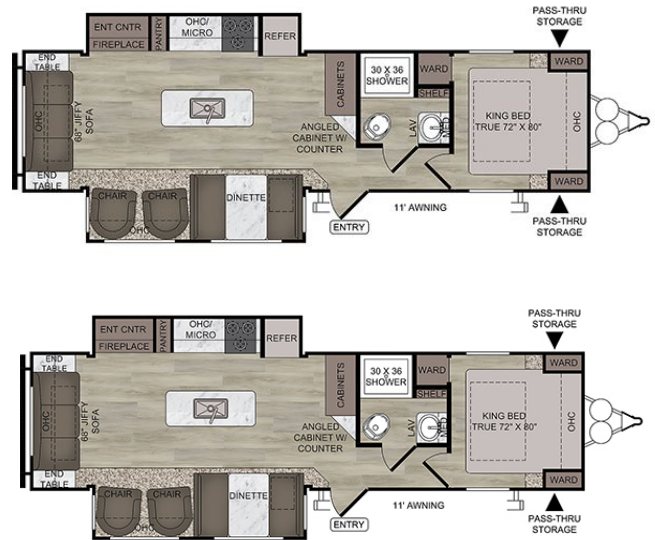

ON ORDER UNIT

2022 EAST TO WEST DELLA TERRA 292MK

SPECIFICATIONS

Year	2022
Manufacturer	EAST TO WEST
Brand	DELLA TERRA
Model	292MK
Type	Travel Trailer
Status	New
Stock #	on order
Financing Available	✓
Warranty Available	✓
Suspension	N/A
Leveling	Scissor
Exterior Length	35.3 ft.
Dry Weight	7369 lbs.
Sleeping Capacity	6 person(s)
Interior Colour	STONE
Exterior Colour	Aluminum
Slideouts	2

Disclaimer: Product information, pricing and photos are as accurate as possible and are subject to change without notice.

SELLING FEATURES

Interior Features

- Mortise and Tenon Shaker Style Cabinets
- 12-Volt Exhaust Fan and Light
- Shelving in Overhead Kitchen Cabinets
- Wood Drawers w/Furniture Grade Plywood Sides
- TV & Cable Prep in Living Room and Bedroom
- Furnace w/Digital Thermostat
- Strut Lifted Storage Under Master Be...

OPTIONS & EQUIPMENT

- 81" Interior Ceiling Height
- 10' Cubic Stainless Steel Refrigerator
- Solid Bedroom Privacy Door
- Cable/Satellite Ready
- USB Charging Stations (Beds/Bunks/Tables Where Applicable)
- 3-Burner Range w/Glass Cover & Oven
- Overhead Cabinet Storage in Slide Out Where Applicable
- Interior LED Lights
- Skylight Above Shower/Tub
- 48" Dinette Where Applicable w/Pullout Storage Drawers Underneath on Roller Guides
- ABS Tub Surround & Cabinet in Bath Where Applicable
- Window Valance Package w/Night Shades
- Foot Flush Toilet
- Designer Countertops
- Furrion® 2 Zone Sound System w/Bluetooth & HDMI Connectivity
- 35 000 BTU Suburban® Forced Air DSI Furnace w/Digital Thermostat
- Extra Large Dinette Picture Window
- Upgraded Shaw® Linoleum Flooring