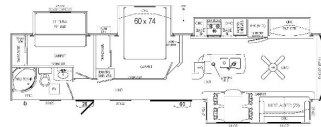

SPECIAL UNIT

2020 HL ENTERPRISE HY-LINE 39 IK2B

SPECIFICATIONS

Year	2020
Manufacturer	HL ENTERPRISE
Brand	HY-LINE
Model	39 IK2B
Type	Park Model
Status	New
Stock #	LE002670
Financing Available	✓
Warranty Available	✓
Suspension	N/A
Leveling	N/A
Exterior Length	39.0 ft.
Dry Weight	10000 lbs.
Sleeping Capacity	4 person(s)
Interior Colour	STONE
Exterior Colour	Aluminum
Slideouts	4

Disclaimer: Product information, pricing and photos are as accurate as possible and are subject to change without notice.

SELLING FEATURES

Also Includes:

39' Family park model with 4 slide outs. This spacious floor plan has 8' ceilings and features a large front living room with opposing slide outs. Comes with a sofa bed across from the entertainment centre and fireplace. Middle kitchen with a centre island, house style appliances, large pantry an...

INCLUDED OPTIONS & EQUIPMENT

Heating	Air Conditioning Unit(s) (Ducted) - Size: 15 BTU	AC/DC Converter	Solid Surface Counter Tops	Day Night Shades	Dual Wheels	Enclosed Underbelly
Extra Door	Fireplace	Free Standing Table	Fully Furnished	Hide A Bed	Island Bed	
LPG Detector	Microwave	Monitor Panel	Smoke Detector	Toilet Facilities	Bunks	
Residential Fridge						