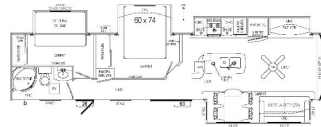

\$54,995.00

Originally ~~\$65,557.00~~

\$215 Bi-Weekly

SPECIFICATIONS

Year	2020
Manufacturer	HL ENTERPRISE
Brand	HY-LINE
Model	39 IK2B
Type	Park Model
Status	New
Stock #	LE002670
Financing Available	✓
Warranty Available	✓
Suspension	N/A
Leveling	N/A
Exterior Length	39.0 ft.
Dry Weight	10000 lbs.
Sleeping Capacity	4 person(s)
Interior Colour	STONE
Exterior Colour	Aluminum
Slideouts	4

Disclaimer: Product information, pricing and photos are as accurate as possible and are subject to change without notice.

SELLING FEATURES

Also Includes:

39' Family park model with 4 slide outs. This spacious floor plan has 8' ceilings and features a large front living room with opposing slide outs. Comes with a sofa bed across from the entertainment centre and fireplace. Middle kitchen with a centre island, house style appliances, large pantry an...

INCLUDED OPTIONS & EQUIPMENT

Heating	Air Conditioning Unit(s) (Ducted) - Size: 15 BTU	AC/DC Converter	Solid Surface Counter Tops	Day Night Shades	Dual Wheels	Enclosed Underbelly
Extra Door	Fireplace	Free Standing Table	Fully Furnished	Hide A Bed	Island Bed	
LPG Detector	Microwave	Monitor Panel	Smoke Detector	Toilet Facilities	Bunks	
Residential Fridge						