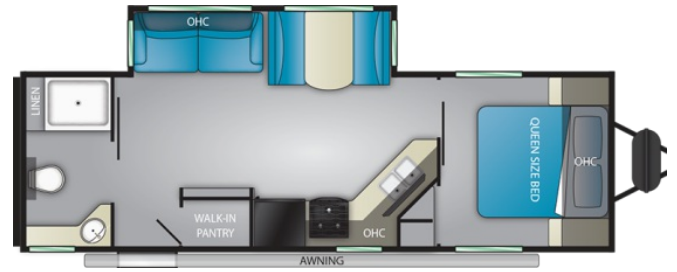

2020 HEARTLAND SUNDANCE 262 RB

\$32,495.00

Originally \$46,648.00

\$132 Bi-Weekly

SPECIFICATIONS

Year	2020
Manufacturer	HEARTLAND
Brand	SUNDANCE
Model	262 RB
Type	Travel Trailer
Status	New
Stock #	430754
Financing Available	✓
Warranty Available	✓
Suspension	N/A
Leveling	N/A
Exterior Length	31.0 ft.
Dry Weight	5657 lbs.
Sleeping Capacity	6 person(s)
Interior Colour	KINSLEY
Exterior Colour	Fibreglass
Slideouts	1

Disclaimer: Product information, pricing and photos are as accurate as possible and are subject to change without notice.

SELLING FEATURES

31' Fibre glass travel trailer with a slide out manufactured by Heartland with a 3 year limited structural warranty. Has a shipping weight of 5657 lbs. Comes with many upgrades including electric awning, front cap, LED lights through out, electric tongue jack and stabilizers and much more!
This ...

OPTIONS & EQUIPMENT

Awning	Aluminum Wheels	Fridge with 2 doors	Heating	Attic Ventilation System	Air Conditioning Unit(s) (Ducted) - Size: 15 BTU	Back Flush
AC/DC Converter	Day Night Shades	Dual Wheels	Enclosed Underbelly	Hide A Bed	Island Bed	
LPG Detector	Microwave	Monitor Panel	Sky Light(s)	Smoke Detector	Spare with Carrier	
Toilet Facilities	TV Antenna	DVD	Electric Stabilizer Jacks	Heated Underbelly	Outside Water Source	
Power Tongue Jack	Solar Panel Adapter					