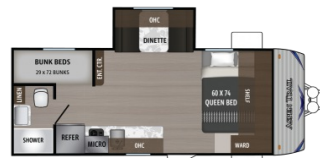

\$19,795.00

~~\$29,549.00~~

\$106 Bi-Weekly

SPECIFICATIONS

Year	2020
Manufacturer	DUTCHMEN
Brand	ASPEN TRAIL LE
Model	1980 BHS
Type	Travel Trailer
Status	New
Stock #	L8922075
Financing Available	✓
Warranty Available	✓
Suspension	N/A
Leveling	N/A
Exterior Length	23.0 ft.
Dry Weight	4222 lbs.
Sleeping Capacity	6 person(s)
Interior Colour	TITANIUM
Exterior Colour	Aluminum
Slideouts	1

Disclaimer: Product information, pricing and photos are as accurate as possible and are subject to change without notice.

SELLING FEATURES

Also Includes:

23' Family travel trailer with a slide out, comes with many comforts including an electric awning, power tongue jack and stabilizers and more! Manufactured by Dutchmen with a 3 year limited structural warranty. Has a shipping weight of 4222 lbs.

This floor plan features a queen bed. Middle kit...

INCLUDED OPTIONS & EQUIPMENT

Awning 10'	Fridge with 2 doors	Heating	Air Conditioning Unit(s) (Roof)	AC/DC Converter	Day Night Shades	Enclosed Underbelly
LPG Detector	Microwave	Monitor Panel	Smoke Detector	Spare with Carrier	Toilet Facilities	
TV Antenna	Bunks	Electric Awning	Electric Stabilizer Jacks	Power Tongue Jack	Solar Panel Adapter	