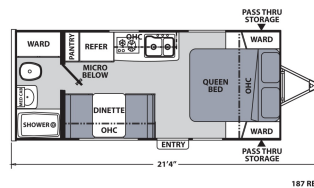

**SPECIAL UNIT**

**2018 COACHMEN APEX NANO 187RB**

**SPECIFICATIONS**

Year	2018
Manufacturer	COACHMEN
Brand	APEX NANO
Model	187RB
RV Type	Travel Trailer
Status	PreOwned
Stock #	11653
Financing Available	✓
Warranty Available	✓
Suspension	Springs
Leveling	Manual
Exterior Length	21.4 ft.
Dry Weight	2985 lbs.
Sleeping Capacity	3 person(s)
Interior Colour	QUARTZ
Exterior Colour	Fibreglass
Slideouts	N/A

**Disclaimer:** Product information, pricing and photos are as accurate as possible and are subject to change without notice.

**SELLING FEATURES**

**Also Includes:**

This Coachmen Apex Nano Ultra Lite travel trailer features all the amenities you need to take your camping up a notch! Step inside 187RB model and see a bedroom area to your right with a queen bed with wardrobes by each bedside, plus an overhead cabinet for additional storage needs. To the left o...