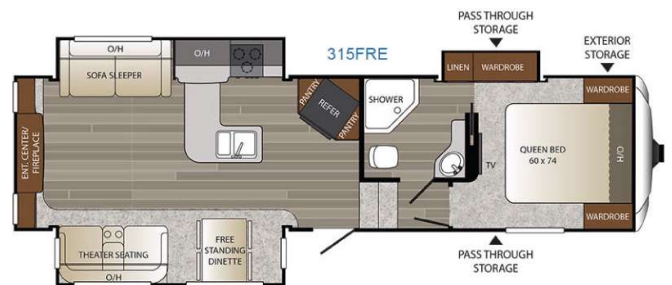

2015 KEYSTONE OUTBACK 315FRE

SPECIFICATIONS

Year	2015
Manufacturer	KEYSTONE
Brand	OUTBACK
Model	315FRE
Type	Fifth Wheel
Status	PreOwned
Stock #	0531
Financing Available	✓
Suspension	N/A
Leveling	N/A
Exterior Length	33.0 ft.
Dry Weight	8755 lbs.
Sleeping Capacity	4 person(s)
Interior Colour	N/A
Exterior Colour	N/A
Slideouts	3

Disclaimer: Product information, pricing and photos are as accurate as possible and are subject to change without notice.

Powered by focusRV