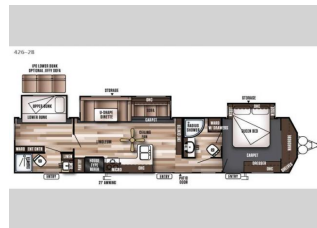

2020 FOREST RIVER Wildwood DLX 426-2BLTD

SPECIFICATIONS

Year	2020
Manufacturer	FOREST RIVER
Brand	Wildwood DLX
Model	426-2BLTD
Type	Destination Trailer
Status	New
Stock #	849
Financing Available	✘
Warranty Available	✘
Suspension	N/A
Leveling	N/A
Exterior Length	42.0 ft.
Dry Weight	0000 lbs.
Sleeping Capacity	N/A person(s)
Interior Colour	N/A
Exterior Colour	N/A
Slideouts	N/A