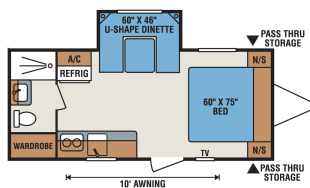

2012 K-Z INC. ESCAPE SPREE 200S

$12,900.00

$72 Bi-Weekly

SPECIFICATIONS

Year	2012
Manufacturer	K-Z INC.
Brand	ESCAPE
Model	SPREE 200S
Type	Travel Trailer
Status	PreOwned
Stock #	5413A
Financing Available	✓
Warranty Available	✓
Suspension	N/A
Leveling	N/A
Exterior Length	20.0 ft.
Dry Weight	N/A lbs.
Sleeping Capacity	4 person(s)
Interior Colour	N/A
Exterior Colour	N/A
Slideouts	1

Disclaimer: Product information, pricing and photos are as accurate as possible and are subject to change without notice.

SELLING FEATURES

Also Includes:

It's amazing how much interior space this little camper has. With the single slide out dinette and separate bedroom area there is room for the whole family. The large washroom and dinette will make this RV a great summer getaway vehicle! Call sales today to arrange to see this very recent trad...

Powered by RVHotline Canada & SynergyPro Solutions