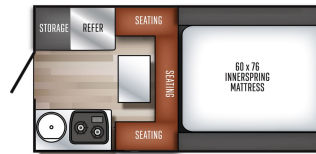

~~\$24,087.00~~

SPECIFICATIONS

Year	2020
Manufacturer	PALOMINO
Brand	Real Lite
Model	1600 - 1197 lbs
RV Type	Truck Camper
Status	New
Stock #	Real 1600
Financing Available	✘
Warranty Available	✘
Suspension	N/A
Leveling	N/A
Exterior Length	12.0 ft.
Dry Weight	1197 lbs.
Sleeping Capacity	N/A person(s)
Interior Colour	N/A
Exterior Colour	N/A
Slideouts	N/A

Disclaimer: Product information, pricing and photos are as accurate as possible and are subject to change without notice.

SELLING FEATURES

Also Includes:

Solar Prep, Entry Step, Canadian Coding,

CO2 DETECTOR, CREATE A BREEZE FAN FURNACE (20,000 BTU) REFRIGERATOR (3-WAY) PRE-WIRED FOR ELECTRIC JACKS, BLACK RIECO TITAN CONVERTIBLE JACKS, SERTA MATTRESS, RIECO TITAN ELECTRIC ROOF LIFT (OPTIONAL REMOTE), 55" ONE PIECE DOOR LED INTERIOR LIGHTING