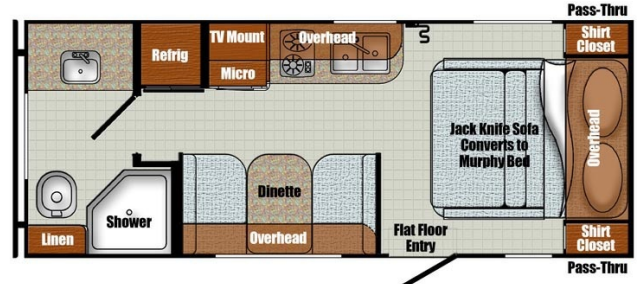

Originally \$28,599

**2020 GULFSTREAM Vintage Cruiser 19MBS****SPECIFICATIONS**

Year	2020
Manufacturer	GULFSTREAM
Brand	Vintage Cruiser
Model	19MBS
Type	Travel Trailer
Status	New
Stock #	829
Financing Available	✘
Warranty Available	✘
Suspension	N/A
Leveling	N/A
Exterior Length	23.1 ft.
Dry Weight	3192 lbs.
Sleeping Capacity	N/A person(s)
Interior Colour	N/A
Exterior Colour	N/A
Slideouts	N/A