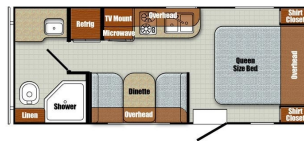

#### SPECIFICATIONS

Year	2019
Manufacturer	GULFSTREAM
Brand	Vintage Cruiser
Model	19RBS
Type	Travel Trailer
Status	New
Stock #	720
Financing Available	✘
Warranty Available	✘
Suspension	N/A
Leveling	N/A
Exterior Length	23.1 ft.
Dry Weight	3162 lbs.
Sleeping Capacity	N/A person(s)
Interior Colour	N/A
Exterior Colour	N/A
Slideouts	N/A