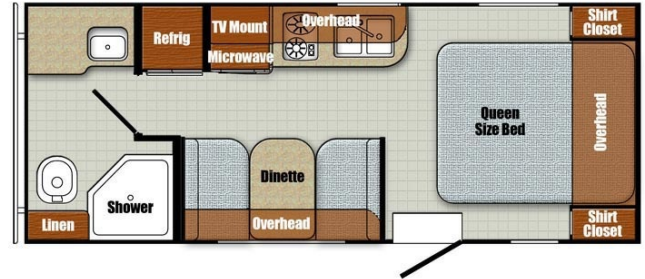

2019 GULFSTREAM Vintage Cruiser 19RBS**SPECIFICATIONS**

Year	2019
Manufacturer	GULFSTREAM
Brand	Vintage Cruiser
Model	19RBS
Type	Travel Trailer
Status	New
Stock #	720
Financing Available	✘
Warranty Available	✘
Suspension	N/A
Leveling	N/A
Exterior Length	23.1 ft.
Dry Weight	3162 lbs.
Sleeping Capacity	N/A person(s)
Interior Colour	N/A
Exterior Colour	N/A
Slideouts	N/A