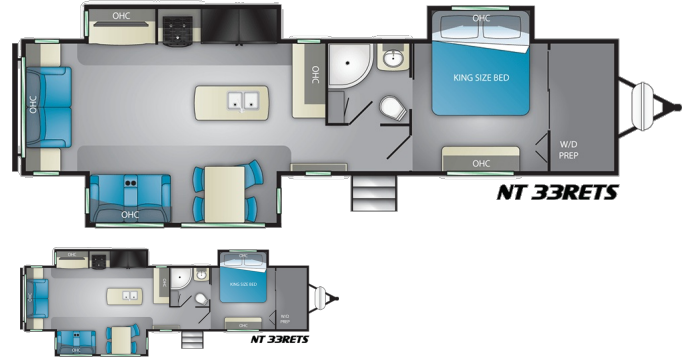

SPECIAL UNIT

\$52,023.00

Originally \$56,164

\$186 Bi-Weekly

2020 HEARTLAND North Trail 33RETS

SPECIFICATIONS

Year	2020
Manufacturer	HEARTLAND
Brand	North Trail
Model	33RETS
Type	Travel Trailer
Status	New
Stock #	20R010
Financing Available	✓
Warranty Available	✓
Suspension	N/A
Leveling	N/A
Exterior Length	39.8 ft.
Dry Weight	8840 lbs.
Sleeping Capacity	N/A person(s)
Interior Colour	N/A
Exterior Colour	N/A
Slideouts	N/A

Exterior: Friction hinge on every door, Slam latch baggage doors, Heated and enclosed underbelly, Power awning with multi color LED lights, Outside speakers, Outside shower, Spare tire

Interior: Shower skylight, Tub surround wit...