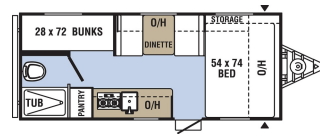

SPECIAL UNIT
\$17,900.00
~~\$18,900~~
\$77 Bi-Weekly
2020 COACHMEN CLIPPER CADET 17CBH
SPECIFICATIONS

Year	2020
Manufacturer	COACHMEN
Brand	CLIPPER CADET
Model	17CBH
Type	Travel Trailer
Status	New
Stock #	0000
Financing Available	✓
Warranty Available	✓
Suspension	N/A
Leveling	N/A
Exterior Length	17.0 ft.
Dry Weight	2890 lbs.
Sleeping Capacity	3 person(s)
Interior Colour	MODERN
Exterior Colour	Aluminum
Slideouts	N/A