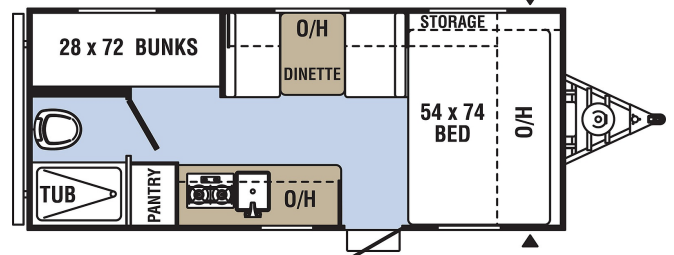

SPECIAL UNIT

2020 COACHMEN CLIPPER CADET 17CBH

SPECIFICATIONS

Year	2020
Manufacturer	COACHMEN
Brand	CLIPPER CADET
Model	17CBH
Type	Travel Trailer
Status	New
Stock #	0000
Financing Available	✓
Warranty Available	✓
Suspension	N/A
Leveling	N/A
Exterior Length	17.0 ft.
Dry Weight	2890 lbs.
Sleeping Capacity	3 person(s)
Interior Colour	MODERN
Exterior Colour	Aluminum
Slideouts	N/A