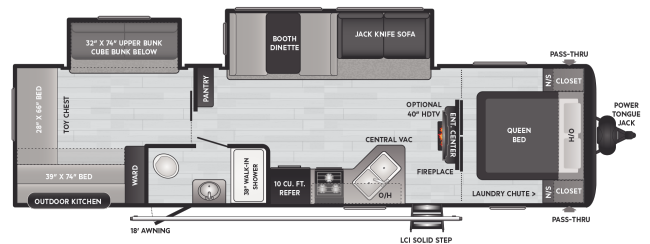

ON ORDER UNIT

2024 KEYSTONE HIDEOUT 318BR

SPECIFICATIONS

Year	2024
Manufacturer	KEYSTONE
Brand	HIDEOUT
Model	318BR
Type	Travel Trailer
Status	New
Stock #	401
Financing Available	✓
Suspension	N/A
Leveling	N/A
Exterior Length	31.0 ft.
Dry Weight	7686 lbs.
Sleeping Capacity	10 person(s)
Interior Colour	N/A
Exterior Colour	N/A
Slideouts	2

Disclaimer: Product information, pricing and photos are as accurate as possible and are subject to change without notice.

SELLING FEATURES

Look at all the sleeping capacity in this great new floor plan from Hideout. This trailer has two entrances with one conveniently straight into the bathroom. It is loaded up with all the features you'd expect such as central vac, an LED lit Electric awning and the highly desired outside kitchen...