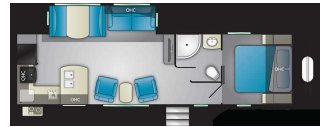

### 2019 HEARTLAND NORTH TRAIL KING 28 RKDS SPECIFICATIONS

Year	2019
Manufacturer	HEARTLAND
Brand	NORTH TRAIL
Model	KING 28 RKDS
Type	Travel Trailer
Status	New
Stock #	19R001
Financing Available	✓
Warranty Available	✓
Suspension	N/A
Leveling	N/A
Exterior Length	34.8 ft.
Dry Weight	6690 lbs.
Sleeping Capacity	6 person(s)
Interior Colour	N/A
Exterior Colour	WHITE
Slideouts	1

### INCLUDED OPTIONS & EQUIPMENT

**The features of this travel trailer include:**

- Laminated Crown Roof
- Enclosed & Heated Underbelly
- Queen Bed
- Outside Shower
- Slam Latch Storage Doors
- Solar Prep
- Flip Up Storage Tray
- Power Tongue Jack
- Block Foam Insulation Aluminum Front Back Roof Floor & Sidewalls
- Electric Awning w/Multi Coloured LED Lights
- Dual 20# LP Tanks w/Auto Change Over
- Skylight in Bathroom
- Black Tank Flush
- Backup Camera Prep
- Central Vac