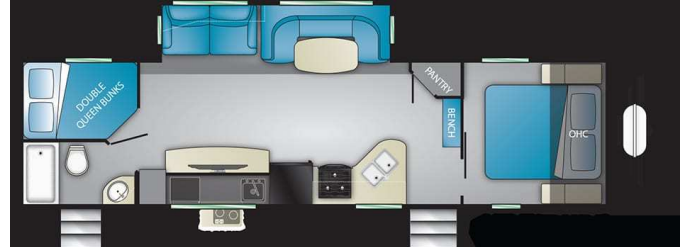

SPECIAL UNIT

\$40,780.00

Originally \$45,796

\$146 Bi-Weekly

2019 HEARTLAND NORTH TRAIL KING 31 BHDD

SPECIFICATIONS

Year	2019
Manufacturer	HEARTLAND
Brand	NORTH TRAIL
Model	KING 31 BHDD
Type	Travel Trailer
Status	New
Stock #	19R006
Financing Available	✓
Warranty Available	✓
Suspension	N/A
Leveling	N/A
Exterior Length	36.0 ft.
Dry Weight	6399 lbs.
Sleeping Capacity	8 person(s)
Interior Colour	N/A
Exterior Colour	WHITE
Slideouts	1

Disclaimer: Product information, pricing and photos are as accurate as possible and are subject to change without notice.

SELLING FEATURES

Also Includes:

You will appreciate the open design of North Trails layouts that give your whole family room to relax and enjoy your stay away from home. Oversized windows let in tons of natural light and offer spectacular views of the outdoors. You can kick back and watch your favorite movies, sports, or news...