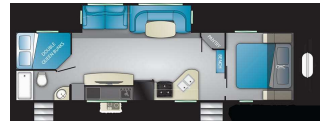

SPECIAL UNIT

\$40,780.00

Originally \$45,796

\$146 Bi-Weekly

2019 HEARTLAND NORTH TRAIL KING 31 BHDD

SPECIFICATIONS

Year	2019
Manufacturer	HEARTLAND
Brand	NORTH TRAIL
Model	KING 31 BHDD
Type	Travel Trailer
Status	New
Stock #	19R006
Financing Available	✓
Warranty Available	✓
Suspension	N/A
Leveling	N/A
Exterior Length	36.0 ft.
Dry Weight	6399 lbs.
Sleeping Capacity	8 person(s)
Interior Colour	N/A
Exterior Colour	WHITE
Slideouts	1

Disclaimer: Product information, pricing and photos are as accurate as possible and are subject to change without notice.

SELLING FEATURES

Also Includes:

You will appreciate the open design of North Trails layouts that give your whole family room to relax and enjoy your stay away from home. Oversized windows let in tons of natural light and offer spectacular views of the outdoors. You can kick back and watch your favorite movies, sports, or news...