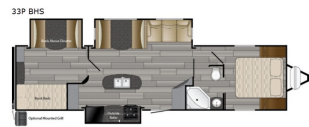

2019 PROWLER HEARTLAND 33P BHS (BUNKS, OUTSIDE KITCHEN)

SPECIFICATIONS

Year	2019
Manufacturer	PROWLER
Brand	HEARTLAND
Model	33P BHS (BUNKS, OUTSIDE KITCHEN)
Type	Travel Trailer
Status	New
Stock #	4653
Sleeping Capacity	9 person(s)